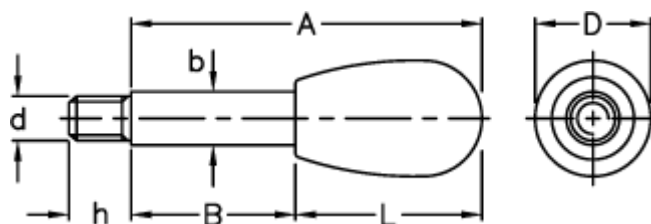

# Data Sheet

Article number: 2304004102

Description: E+G Lever arm  
BL.368/12x95

## Measures

---

A	=	95
b	=	12
B	=	53
D	=	26
d	6g =	M10
h	=	14
L	=	42